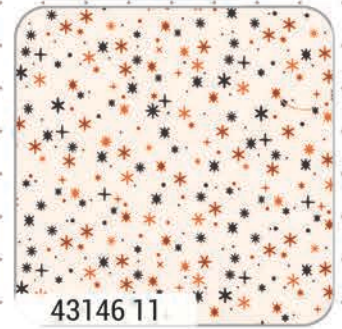

MAY DELIVERY

moda
FABRICS + SUPPLIES®

SFR 0011 Candy Witch 52" x 52" F8 Friendly

SFR 0012 Witchy Delight
58" x 67"

Witchy Delight Pillow
18" x 18"

SFR 0013 Moonlight & Pumpkins 60" x 72"

Spellbound Sweetfire Road

Bella Solid Coordinates

moda
FABRICS + SUPPLIES®

9900 200

9900 293

9900 96

Spellbound Sweetfire Road

MAY DELIVERY

43140

MAY DELIVERY

•28 Prints •100% Premium Cotton

JRs, LCs, MCs & PPs include 28 skus plus two each of 43140, 43141, 43142-11, 12, 13, 43146-11, 12 & 13. Bella Coordinates are not included in assortments or precuts.