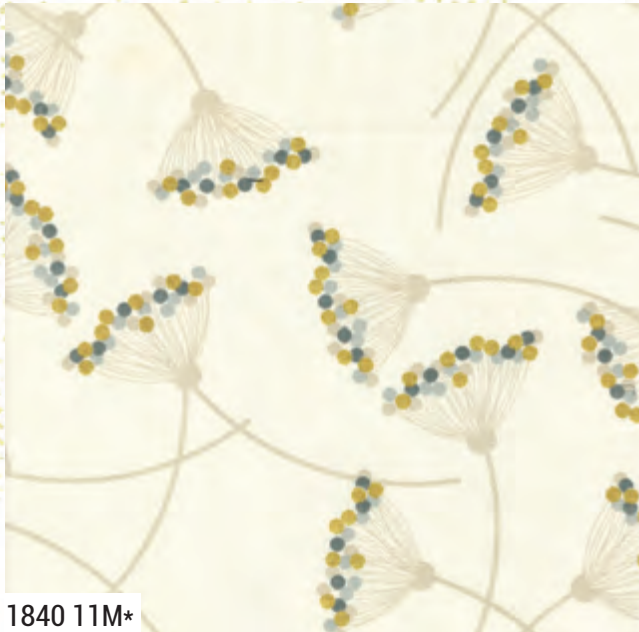

moda FABRICS + SUPPLIES®

A

C

B

Patterns by Zen Chic

A) ZC MSQP Mega Star | 49" x 49"

JR Friendly

B) ZC TTQP Those Trees | 58" x 71"

C) ZC WSQP Winter Star | 33" x 33"

shimmer ZEN CHIC

1840 11M*

1660 140M

1843 12

1846 11M*

1844 11M*

1841 11M*