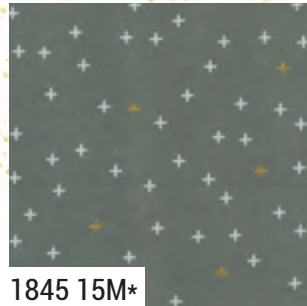

C) ZC WSQP Winter Star | 33" x 33"

shimmer ZEN CHIC

1840 11M*

1660 140M

1843 12

1846 11M*

1844 11M*

1841 11M*

1845 11M*

1842 11M

1843 13*

1660 86

1845 13

1846 12M

1842 12M*

1840 12M*

1841 12M

moda

JUNE DELIVERY

shimmer ZEN CHIC

1840

Asst. 15

Asst. 10

Low Cal 10