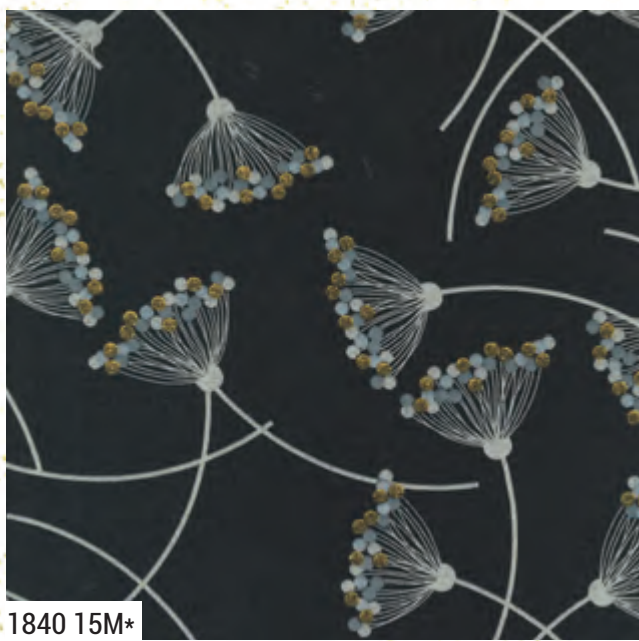

shimmer

ZEN CHIC

Picture a lively crew of white, ecru, light grey, graphite, black, and a touch of gold metallic shimmer. These fabrics don't follow the seasonal crowd; they effortlessly balance modern sophistication and festivity, perfect for creating quilts that make a statement, holiday or not.

C) ZC WSQP Winter Star | 33" x 33"

shimmer ZEN CHIC

1840 11M*

1660 140M

1843 12

1846 11M*

1844 11M*

1841 11M*

1845 11M*

1842 11M

1843 13*

1660 86

1845 13

1846 12M

1842 12M*

1840 12M*

1841 12M

moda

JUNE DELIVERY

shimmer ZEN CHIC

1840

Asst. 15

Asst. 10

Low Cal 10