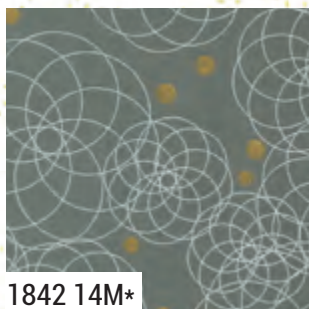

C) ZC WSQP Winter Star | 33" x 33"

shimmer ZEN CHIC

1840 11M*

1660 140M

1843 12

1846 11M*

1844 11M*

1841 11M*

1845 11M*

1842 11M

1843 13*

1660 86

1845 13

1846 12M

1842 12M*

1840 12M*

1841 12M

moda

JUNE DELIVERY

shimmer ZEN CHIC

1840

Asst. 15

Asst. 10

Low Cal 10