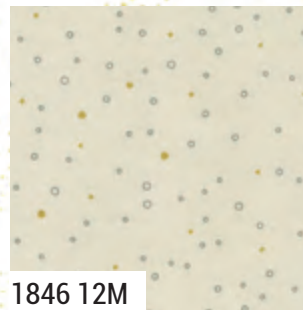

C) ZC WSQP Winter Star | 33" x 33"

shimmer ZEN CHIC

1840 11M*

1660 140M

1843 12

1846 11M*

1844 11M*

1841 11M*

1845 11M*

1842 11M

1843 13*

1660 86

1845 13

1846 12M

1842 12M*

1840 12M*

1841 12M

moda

JUNE DELIVERY

shimmer ZEN CHIC

1840

Asst. 15

Asst. 10

Low Cal 10