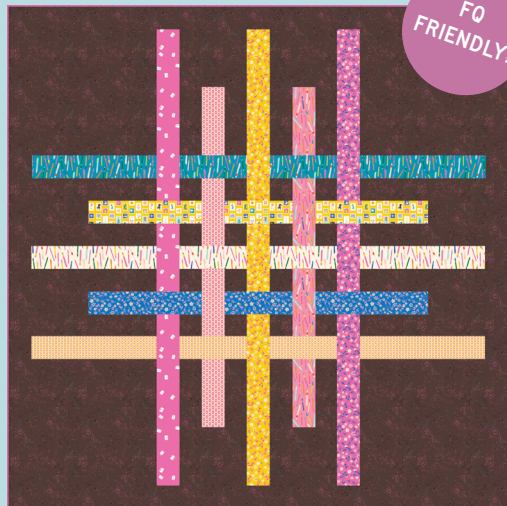

GOLDEN HOUR RS5027 111M

CLEMENTINE RS5027 100M

WARM RED RS5027 35M

DAISY RS5027 41M

POLAR RS5027 101M

AVAILABLE  
AS A KIT!

AN RSS  
FREE  
PATTERN!

RS1089KIT Rashida Coleman-Hale | Love You, Mean it 58" x 58"

JR  
FRIENDLY!

KTQ 182 60" x 73"

Kitchen Table Quilting  
The Natalie Quilt

CQ 012 68" x 68"

Crinkly Quilts  
Flowering Patchwork

TLQ 1025 81" x 81"

Tara Lee Quiltery  
Tiny House

FQ  
FRIENDLY!

CJ 129 59" x 74"

Cotton and Joy  
Bookmarks

FO FRIENDLY!

SMA 118 Sew Mariana | Overlap 66" x 66"

MM 031 Modernly Morgan | Disco Stars 60" x 75½"

FREE PATTERN Ruby Star Society | Postage Patchwork Quilt 72" x 72"