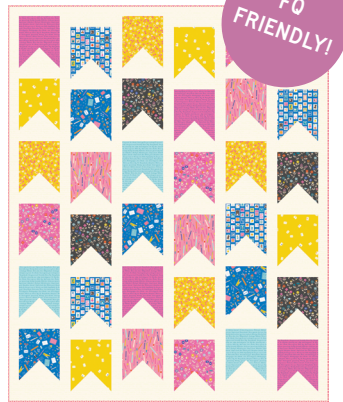

GOLDEN HOUR RS5027 111M

CLEMENTINE RS5027 100M

WARM RED RS5027 35M

DAISY RS5027 41M

POLAR RS5027 101M

AVAILABLE  
AS A KIT!

AN RSS  
FREE  
PATTERN!

RS1089KIT Rashida Coleman-Hale | Love You, Mean it 58" x 58"

JR  
FRIENDLY!

KTQ 182 60" x 73"

Kitchen Table Quilting  
The Natalie Quilt

CQ 012 68" x 68"

Crinkly Quilts  
Flowering Patchwork

TLQ 1025 81" x 81"

Tara Lee Quiltery  
Tiny House

FQ  
FRIENDLY!

CJ 129 59" x 74"

Cotton and Joy  
Bookmarks

FO FRIENDLY!

SMA 118 Sew Mariana | Overlap 66" x 66"

MM 031 Modernly Morgan | Disco Stars 60" x 75½"

FREE PATTERN Ruby Star Society | Postage Patchwork Quilt 72" x 72"