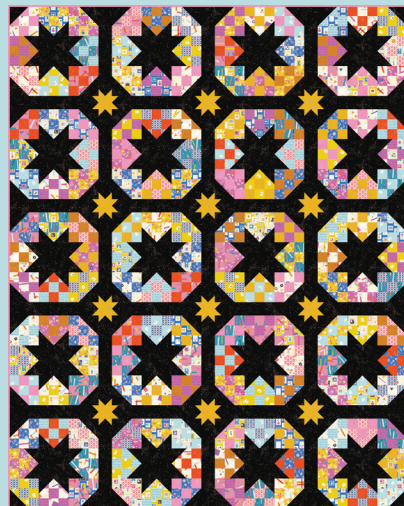

GOLDEN HOUR RS5027 111M

CLEMENTINE RS5027 100M

WARM RED RS5027 35M

DAISY RS5027 41M

POLAR RS5027 101M

AVAILABLE  
AS A KIT!

AN RSS  
FREE  
PATTERN!

RS1089KIT Rashida Coleman-Hale | Love You, Mean it 58" x 58"

JR  
FRIENDLY!

KTQ 182 60" x 73"

Kitchen Table Quilting  
The Natalie Quilt

CQ 012 68" x 68"

Crinkly Quilts  
Flowering Patchwork

TLQ 1025 81" x 81"

Tara Lee Quiltery  
Tiny House

FQ  
FRIENDLY!

CJ 129 59" x 74"

Cotton and Joy  
Bookmarks

FO FRIENDLY!

SMA 118 Sew Mariana | Overlap 66" x 66"

MM 031 Modernly Morgan | Disco Stars 60" x 75½"

FREE PATTERN Ruby Star Society | Postage Patchwork Quilt 72" x 72"