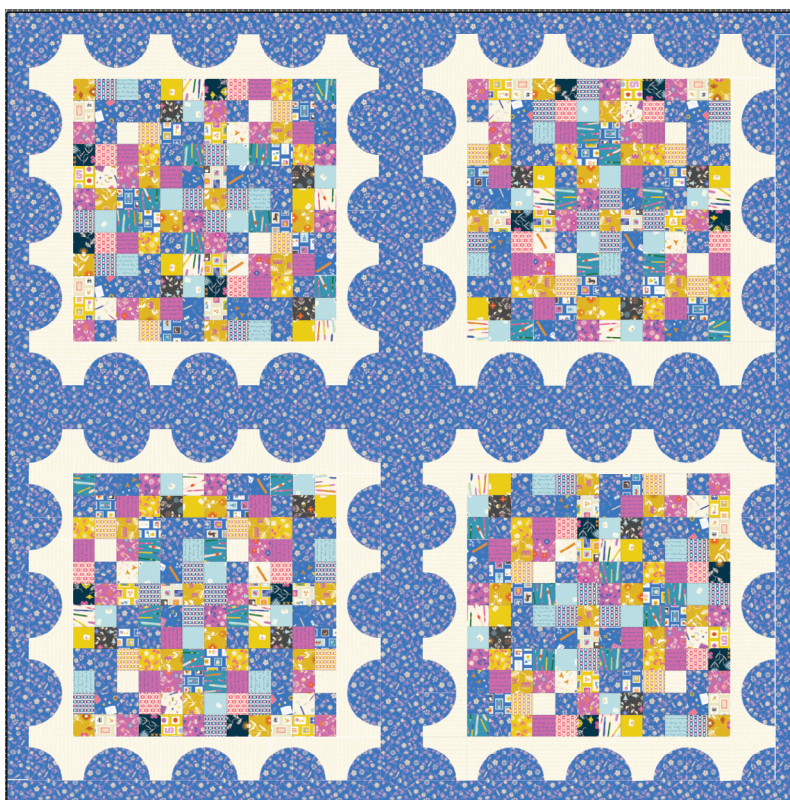

CJ 129 59" x 74"

Cotton and Joy  
Bookmarks

FO FRIENDLY!

SMA 118 Sew Mariana | Overlap 66" x 66"

MM 031 Modernly Morgan | Disco Stars 60" x 75½"

FREE PATTERN Ruby Star Society | Postage Patchwork Quilt 72" x 72"