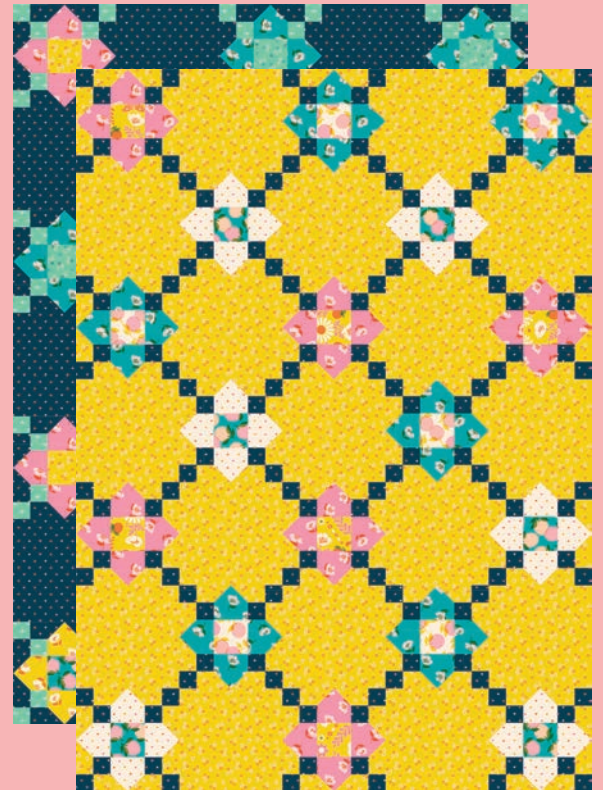

Sew Mariana NO 109
Summer Lanterns 58" x 71"

Nomadic Quilter CJ 128
G-Force 58" x 67"

Cotton And Joy
Mod Dreams

LC FRIENDLY!

FO FRIENDLY!

CK0 2401 Copper Kettle | Star-Patched Lovers 64" x 76"

MC0 011 Megan Collins | Rainbow Sky 60" x 75"

PPP 40 70½" x 84½"
 Pen + Paper Patterns | Best Buds

ES 522CNS Everyday Stitches | Constellation 70" x 73"

SSM 110 Seams Sew Me | Posy Chain 60" x 84"