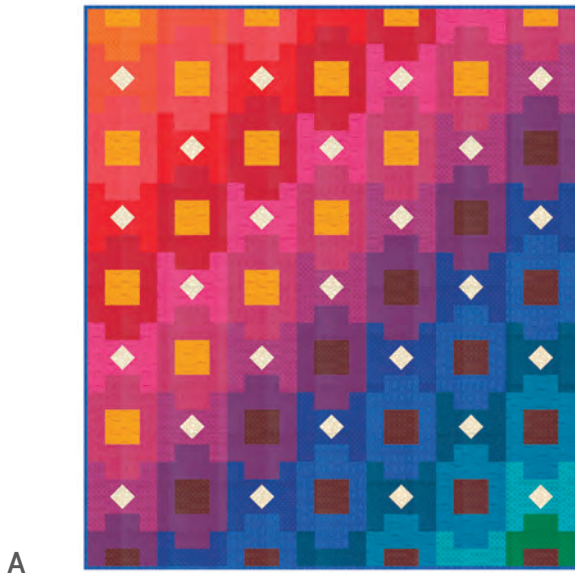

A

D

B

E

C

KIT
45042

F

Patterns by Sariditty

- A) SD 003 Heirloom | 70" x 80" *DR Friendly*
- B) SD 017 Agave | 87" x 87"
- C) SD 020 Posy Patch | 72" x 72" *KIT45042*

- D) SD 021 Fruitcake | 64" x 80"
- E) SD 022 Baskervilles | 72" x 81" *DR Friendly*
- F) SD 023 Fall Foliage | 64" x 64"
  JR & DR or JR & LC Friendly