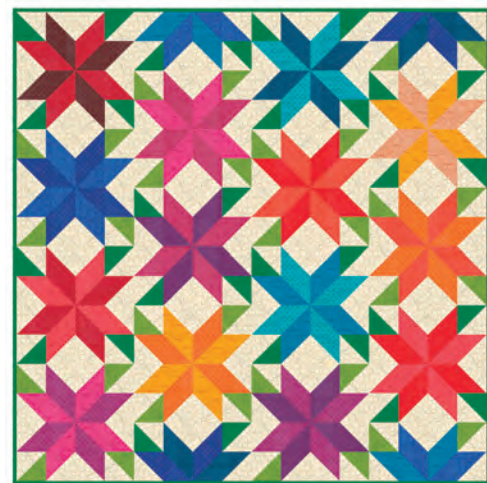

RAINBOW SPICE

by Sarah Thomas of SARIDITTY

*Every leaf speaks bliss to me,
fluttering from the autumn tree.*

-Emily Brontë

It's time to spice things up a bit with this full-spectrum collection of low-volume prints from Sarah Thomas of SARIDITTY. Rainbow Spice once again combines Sarah's own sketches, doodles, and quilting patterns with a vibrant palette of saturated and intense hues. This collection is a celebration of autumn favorites: cranberry muffins, mulled wine, fresh cider, pumpkin patches, apple picking, changing leaves, and quilting, of course!

KIT
45042

F

Patterns by Sariditty

- A) SD 003 Heirloom | 70" x 80" *DR Friendly*
- B) SD 017 Agave | 87" x 87"
- C) SD 020 Posy Patch | 72" x 72" *KIT45042*

- D) SD 021 Fruitcake | 64" x 80"
- E) SD 022 Baskervilles | 72" x 81" *DR Friendly*
- F) SD 023 Fall Foliage | 64" x 64"
JR & DR or JR & LC Friendly