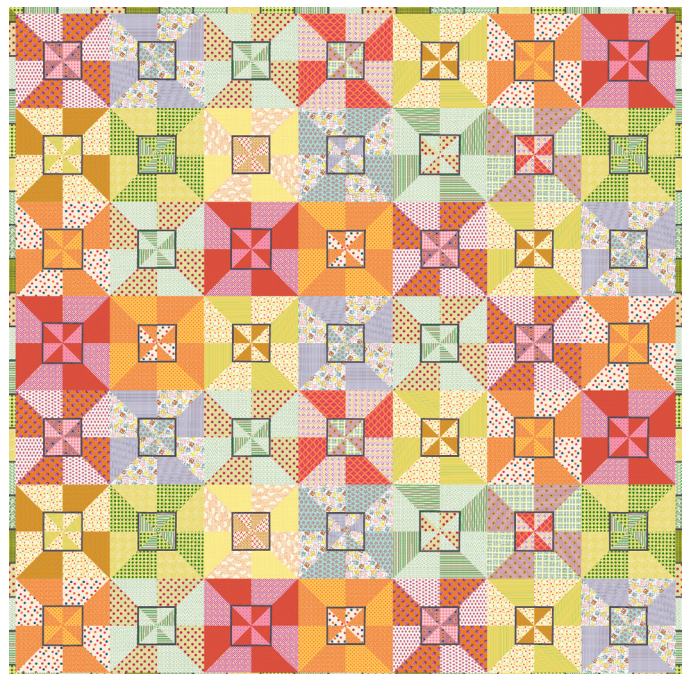

PICK A PETAL

TEMPLATE OF THE MONTH BY JEN KINGWELL

Pick A Petal is a 6 month Template of the Month program. Starting April 2025, each month you will receive the written instructions and templates (and fabrics if you have signed up for this option) to complete your blocks. The finished quilt size will be 72" square.

Ask your sales professional for more information.

Stock # JKD 0424

Mixed Bag of Lollies JEN KINGWELL DESIGNS

Free Pattern Venus and Mars 61" x 61"

Free Pattern Lollie Wheels 56" x 56"

Free patterns will be available on jenkingwelldesigns.com