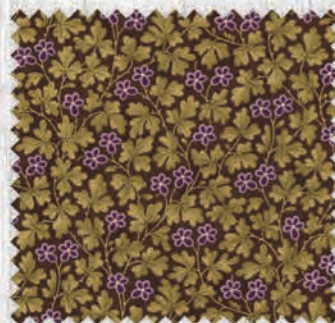

Mill Creek Garden by Jan Patek Quilts
DECEMBER DELIVERY

2246 15*

2240

Asst.
15

Asst.
10

Low Cal
10

AB

F8

HB

JR

LC

MC

PP

DECEMBER DELIVERY

• 35 Prints • 100% Premium Cotton
HB's, JR's, LC's, MC's & PP's include two each of 2244.