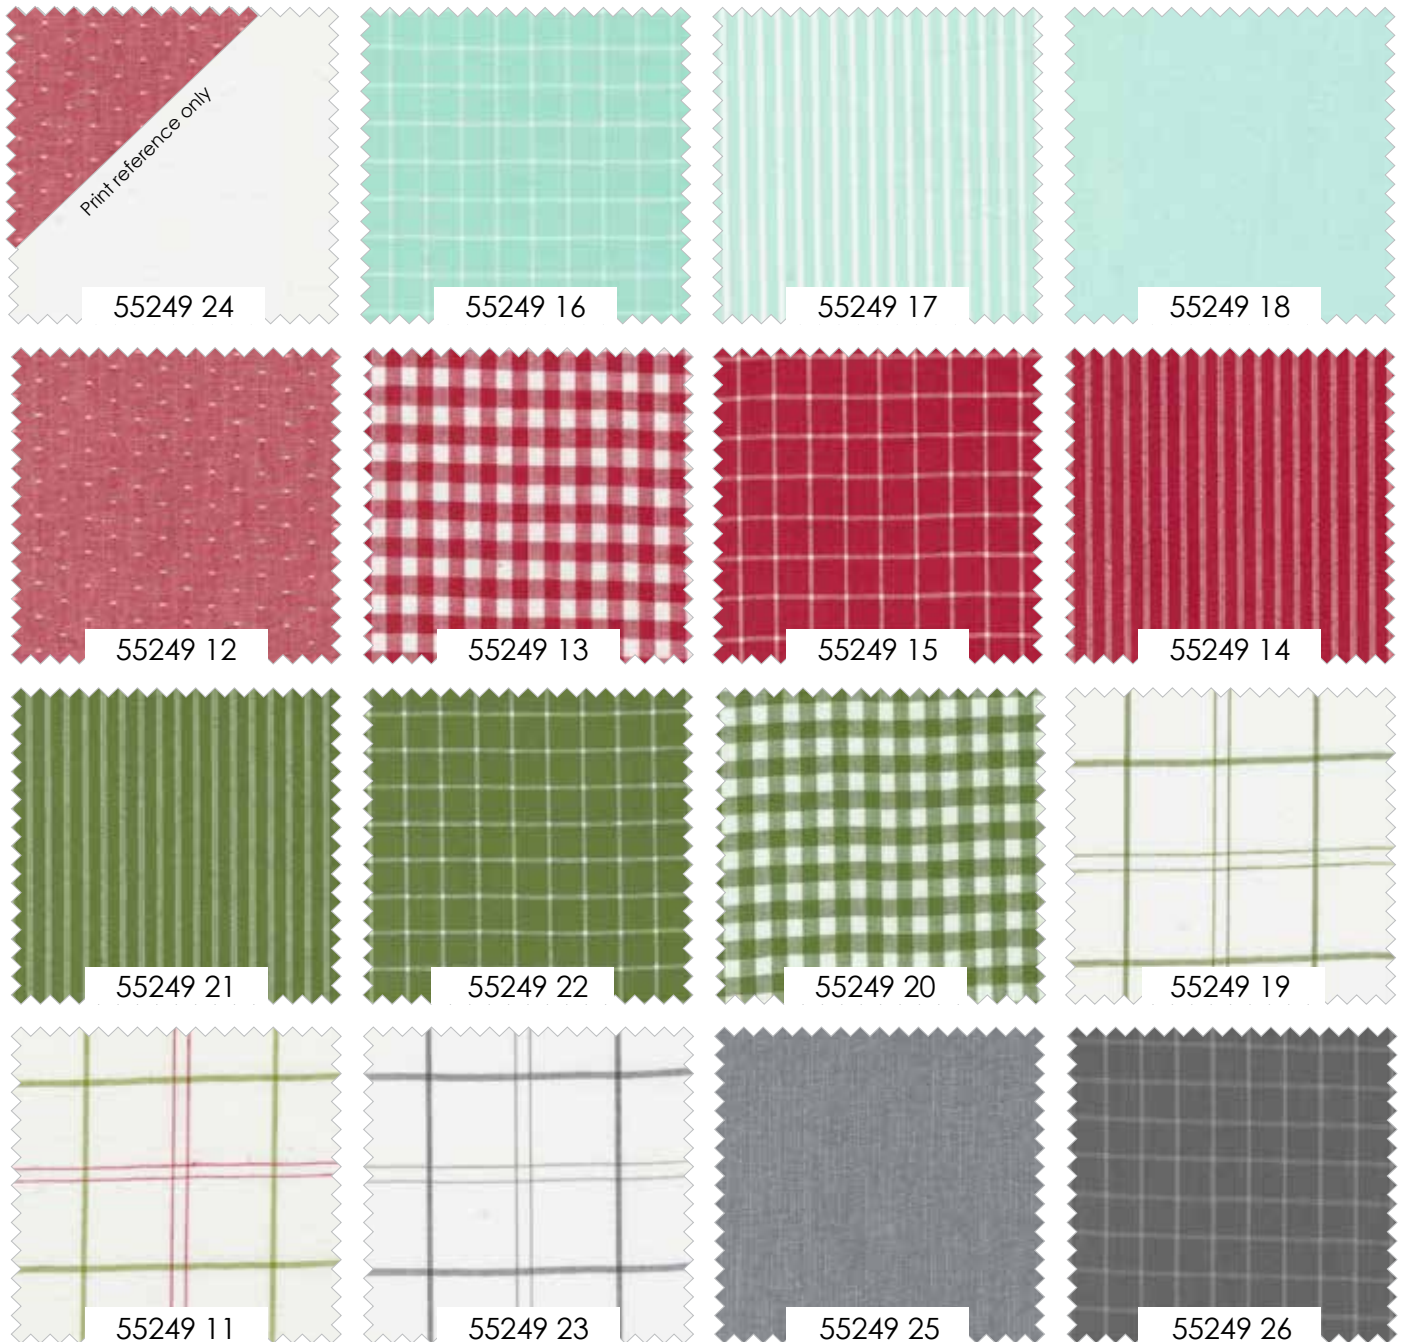

Merry Little
CHRISTMAS
Wovens
by Bonnie & Camille
Let your heart be light

Merry Little CHRISTMAS Wovens by Bonnie & Camille

55249

Asst.
12

AB

LC

PP

MAY DELIVERY

•16 Wovens •100% Silky Weave Cotton
LC's & PP's include two of each plus three each of 11, 13, 14, 15, 16, 17, 20, 22, 24 & 25.