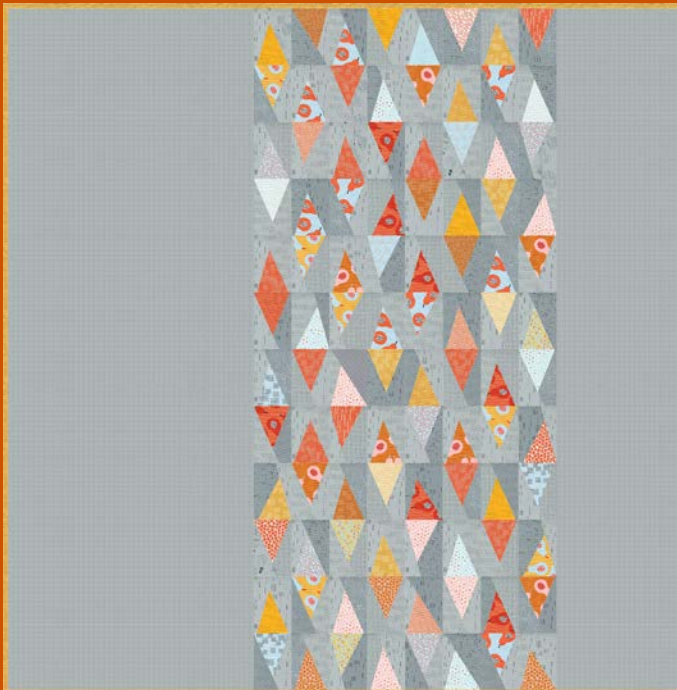

lazy afternoon
ZEN CHIC

AUGUST DELIVERY

ZC BD2QP Bright Diamonds
72" x 73" PP Friendly

ZC PLQP It's A Plus 73" x 73"

lazy afternoon

ZEN CHIC

Imagine the luxury of having an afternoon just for yourself. You are in your garden, swinging in your hammock, enjoying the sun, doing what you love to do. It's just you, and you have time to stitch or knit a bit. The lovely scent of a pear tree beckons, and you take a bite from a perfect fruit.

moda
FABRICS + SUPPLIES®

ZC SNQP Sunny Days 61" x 76"

ZC GAQP Garden Afternoons 65" x 65"

WENDY SHEPPARD

WS 35 Skylark 69" x 81"

lazy afternoon

ZEN CHIC

**AUGUST
DELIVERY**