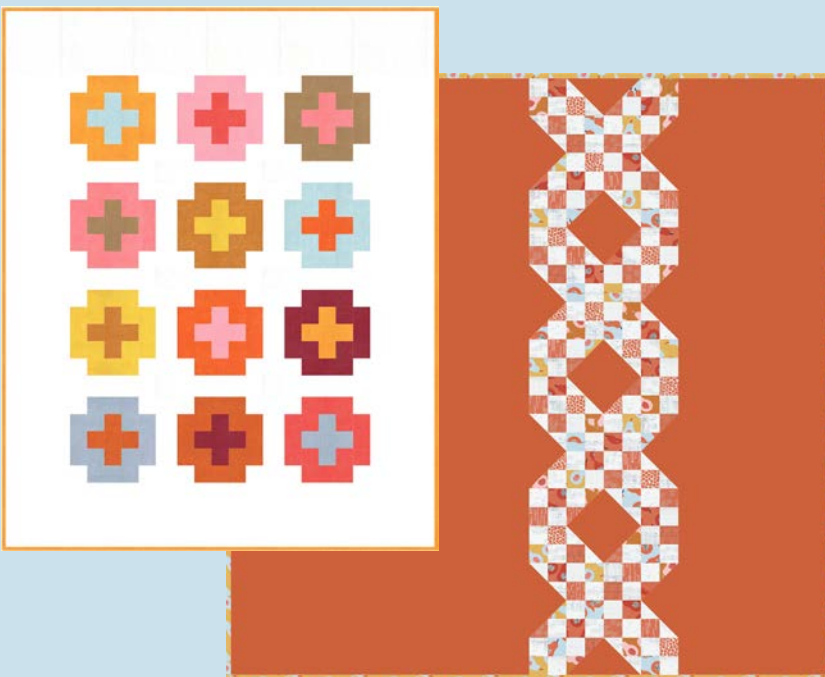

lazy afternoon
ZEN CHIC

AUGUST DELIVERY

ZC BD2QP Bright Diamonds
72" x 73" PP Friendly

ZC PLQP It's A Plus 73" x 73"

lazy afternoon

ZEN CHIC

Imagine the luxury of having an afternoon just for yourself. You are in your garden, swinging in your hammock, enjoying the sun, doing what you love to do. It's just you, and you have time to stitch or knit a bit. The lovely scent of a pear tree beckons, and you take a bite from a perfect fruit.

This is the feeling that inspired Lazy Afternoon. A chilled vibe and retro color scheme of mustard, bright red, and just a bit of light aqua, give this collection a young, fresh look. Pears, playful balls of yarn, and bi-colored knitting needles mix with geometrics and a multitude of dots to complete the collection.

moda
FABRICS + SUPPLIES®

ZC SNQP Sunny Days 61" x 76"

ZC GAQP Garden Afternoons 65" x 65"

WENDY SHEPPARD

WS 35 Skylark 69" x 81"

lazy afternoon

ZEN CHIC

**AUGUST
DELIVERY**