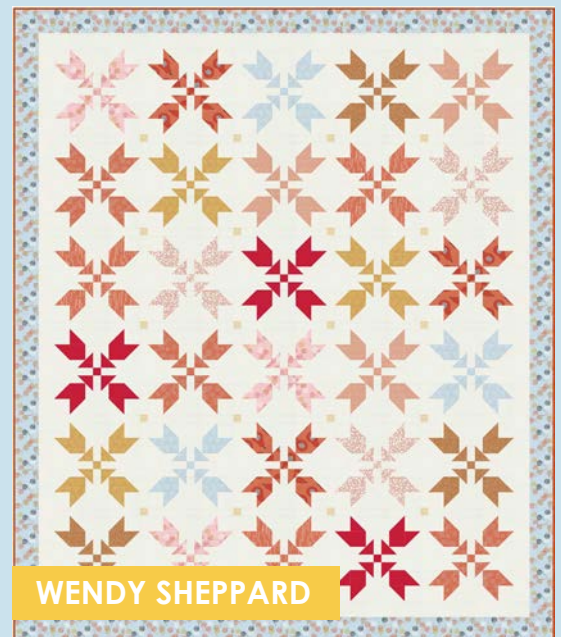

This is the feeling that inspired Lazy Afternoon. A chilled vibe and retro color scheme of mustard, bright red, and just a bit of light aqua, give this collection a young, fresh look. Pears, playful balls of yarn, and bi-colored knitting needles mix with geometrics and a multitude of dots to complete the collection.

moda
FABRICS + SUPPLIES®

ZC SNQP Sunny Days 61" x 76"

ZC GAQP Garden Afternoons 65" x 65"

WENDY SHEPPARD

WS 35 Skylark 69" x 81"

lazy afternoon

ZEN CHIC

**AUGUST
DELIVERY**