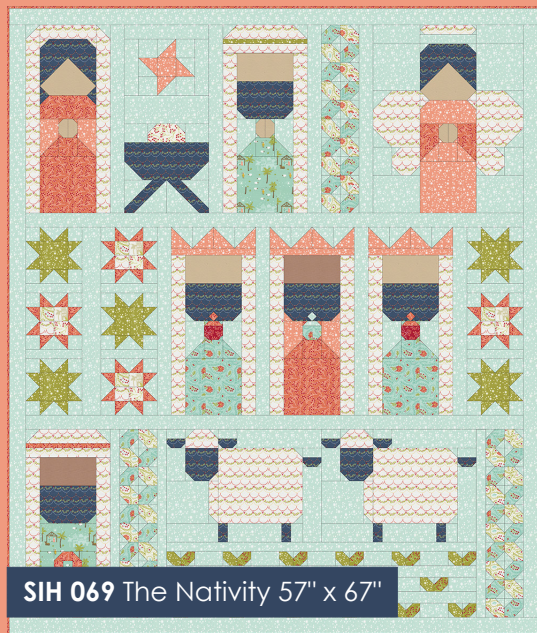

Joyful Joyful

STACY IEST HSU

SIH 070 Poinsettia Parade 81" x 81"

SIH 069 The Nativity 57" x 67"

Setting up the Nativity with my Mom every Christmas is a favorite holiday memory. She would add new figures to the display each year, a new shepherd, camel or palm tree, and I loved seeing it grow. It is a tradition that I continued when I started my own family, and it's become something I look forward to. Our Nativity is the first display to be put up, and the last one taken down after the holidays. Joyful Joyful is a celebration of this tradition.

The North Star, a manger scene, and a Peace dove are part of this collection, as well as beautiful poinsettia, winter berries and paisleys. The colors are traditional reds and greens, accented by warm peach, aqua and navy. I love that it is sophisticated, and still traditional. My two quilts for Joyful Joyful highlight the Nativity and the poinsettias found in the collection prints.

moda FABRICS + SUPPLIES® JULY DELIVERY

CUT & SEW NATIVITY PANEL

The true star of the collection is a cut-and-sew Nativity panel. It includes a 3-D manger tote, and all the characters of the Nativity. This set is perfect for teaching your little ones about the story of Christmas during the holiday, and it is a reminder of this magical story throughout the year.

20800 11

Panel measures approx. 36" x 60"

WHITE BLEACHED
9900 98

CANTALOUPE
9900 296

PEACH BLOSSOM
9900 297

RUBY
9900 382

BELLA SOLID COORDINATES

*Joyful
Joyful*
STACY TEST HSU