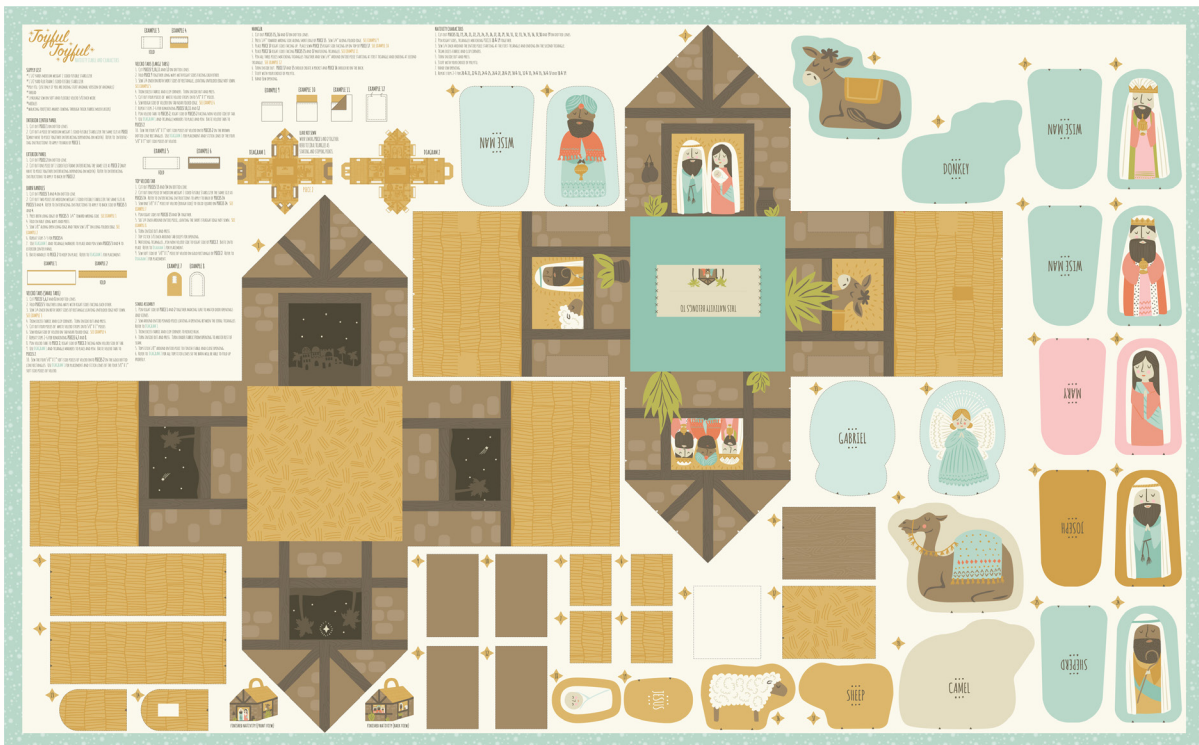

Joyful Joyful

STACY IEST HSU

SIH 070 Poinsettia Parade 81" x 81"

SIH 069 The Nativity 57" x 67"

Setting up the Nativity with my Mom every Christmas is a favorite holiday memory. She would add new figures to the display each year, a new shepherd, camel or palm tree, and I loved seeing it grow. It is a tradition that I continued when I started my own family, and it's become something I look forward to. Our Nativity is the first display to be put up, and the last one taken down after the holidays. Joyful Joyful is a celebration of this tradition.

moda FABRICS + SUPPLIES® JULY DELIVERY

CUT & SEW NATIVITY PANEL

The true star of the collection is a cut-and-sew Nativity panel. It includes a 3-D manger tote, and all the characters of the Nativity. This set is perfect for teaching your little ones about the story of Christmas during the holiday, and it is a reminder of this magical story throughout the year.

20800 11

Panel measures approx. 36" x 60"

WHITE BLEACHED
9900 98

CANTALOUPE
9900 296

PEACH BLOSSOM
9900 297

RUBY
9900 382

BELLA SOLID COORDINATES

*Joyful
Joyful*
STACY TEST HSU