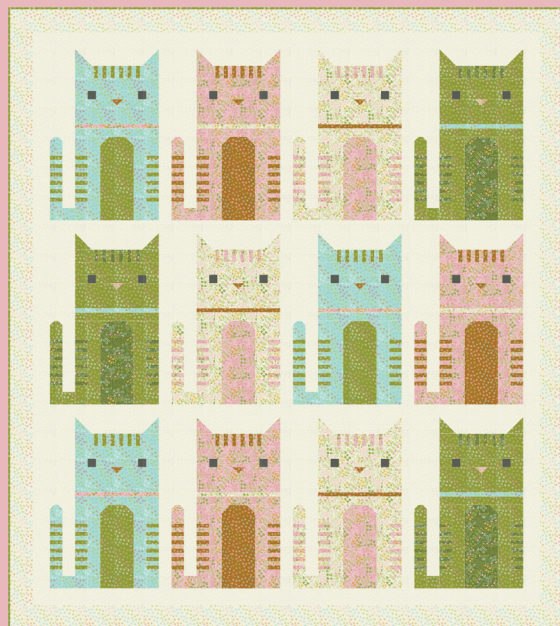

# HERE KITTY KITTY

## STACY IEST HSU

Here Kitty Kitty celebrates all the wonders of our favorite feline, the house cat. From playing in the house plants to taking long naps in by the window or sneaking out to the garden, this collection encapsulates the life of the beloved cat. In addition to two cut and sew panel projects, Here Kitty Kitty has four quilts that celebrate the fun and whimsy of this collection. Its fresh modern color palette will add a punch of novelty and sweetness to your next project.

**AUGUST DELIVERY**

*moda*  
FABRICS + SUPPLIES®

SIH 084 Kitty Cat Scallop 78" x 78"

SIH 082 Purrfection 66" x 74"

Bella Solid Coordinates

9900 192 LEAF

9900 378 SEAGLASS

9900 292 AMBER