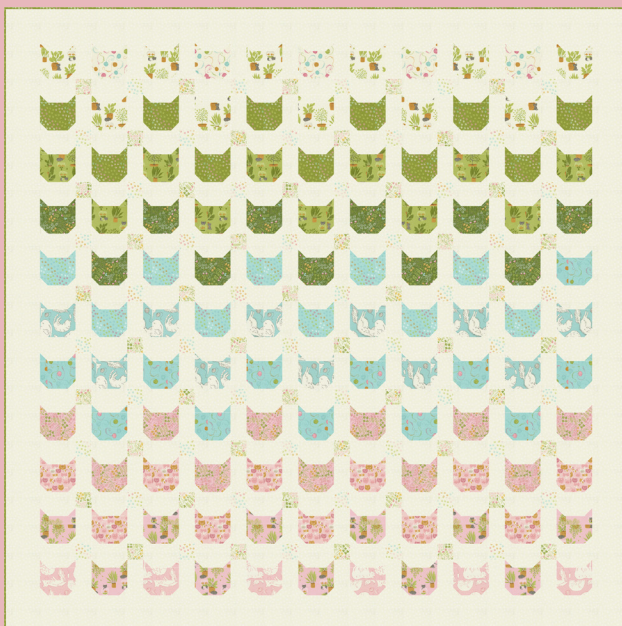

HERE KITTY KITTY

STACY IEST HSU

Here Kitty Kitty celebrates all the wonders of our favorite feline, the house cat. From playing in the house plants to taking long naps in by the window or sneaking out to the garden, this collection encapsulates the life of the beloved cat. In addition to two cut and sew panel projects, Here Kitty Kitty has four quilts that celebrate the fun and whimsy of this collection. Its fresh modern color palette will add a punch of novelty and sweetness to your next project.

AUGUST DELIVERY

moda
FABRICS + SUPPLIES®

SIH 084 Kitty Cat Scallop 78" x 78"