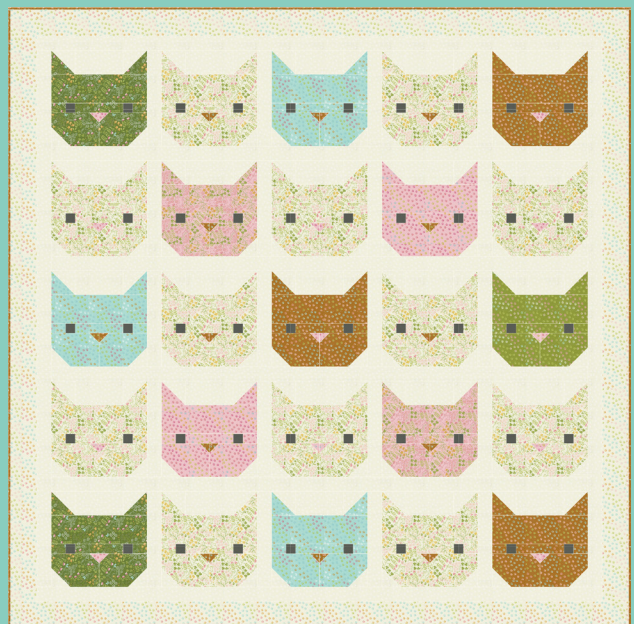

## STACY IEST HSU

Here Kitty Kitty celebrates all the wonders of our favorite feline, the house cat. From playing in the house plants to taking long naps in by the window or sneaking out to the garden, this collection encapsulates the life of the beloved cat. In addition to two cut and sew panel projects, Here Kitty Kitty has four quilts that celebrate the fun and whimsy of this collection. Its fresh modern color palette will add a punch of novelty and sweetness to your next project.

**AUGUST DELIVERY**

*moda*  
FABRICS + SUPPLIES®

SIH 084 Kitty Cat Scallop 78" x 78"

SIH 082 Purrfection 66" x 74"

# HERE KITTY KITTY CUT & SEW PANEL

20836 11 44" x 36"

SIH 083 Pom Pom Play 80" x 80"

SIH 085 Kitty Pride 65" x 65"

HERE KITTY KITTY STACY IEST HSU

9900 182 PORCELAIN

9900 145 SISTER'S PINK

9900 134 PISTACHIO

Bella Solid Coordinates

9900 192 LEAF

9900 378 SEAGLASS

9900 292 AMBER