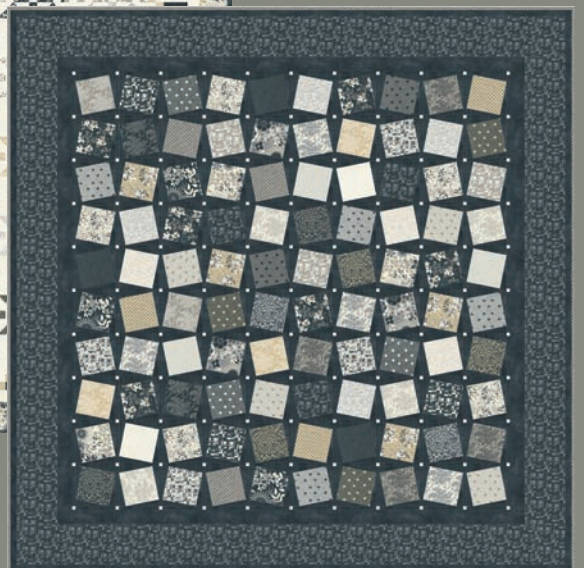

date night

BASICGREY®

BG PAT063 Let's Dance 69" x 69"

BG PAT062 Board Games
58" x 73"

KIT
30710

BG PAT064 Movie Night 70" x 70" F8 Friendly
Additional version without border available

moda
FABRICS + SUPPLIES®

Stunningly intricate lace and the sweetest X's create the perfect piano music that fills the air. After dinner, the bold graphic typography gets you moving to a heart throbbing tango. As the night comes to an end, an all new assortment of quilt designs invites you to walk the quiet streets as you make your way home to bed.