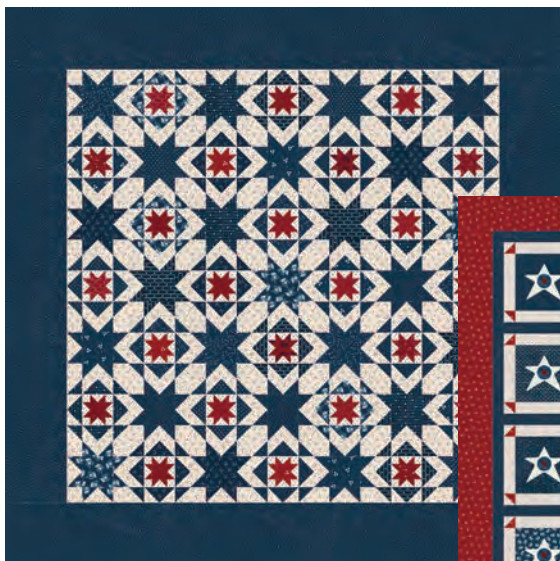

Sweet Land Of Liberty
 78" x 94"

Oh My Stars - 54" x 54"

Red White and True
 55" x 57"

American Outlander
 76" x 76" FQ Friendly

Stately
 54" x 54" MC Friendly

Bouquet Table Mat
 35" x 35" HC Friendly

America Rolls On
 60" x 72" JR Friendly

Pioneer
 76" x 84" FQ Friendly

All patterns shown
 are included in
American Gathering
 Book PRI 1011

Charming American
 56" x 60" PP Friendly

Salute
 16" x 38"

American Zig Zag
 63" x 84" HB & PP Friendly