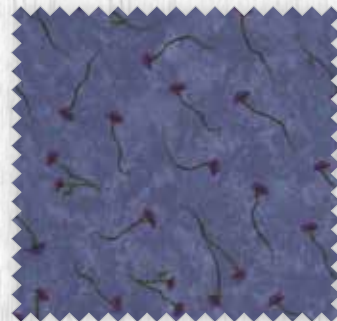

# Violet Hill by Holly Taylor

6821 17

6823 17

6827 17

6828 17

6824 17

6826 27

6538 227

6825 17

6826 17

6822 17

6821 16

6823 16

6827 13

6538 223

6822 16

6538 225

6826 16

6824 14

6825 14

6828 14

# Violet Hill by Holly Taylor

6820 17

6820 11

Panel measures 24" x 44". Squares are 6" x 5 with 7/8" leafy border. Cream is 5" x 4 7/8". There are 1" and 1 7/8" between the squares.

6821 12

6538 222

6826 11