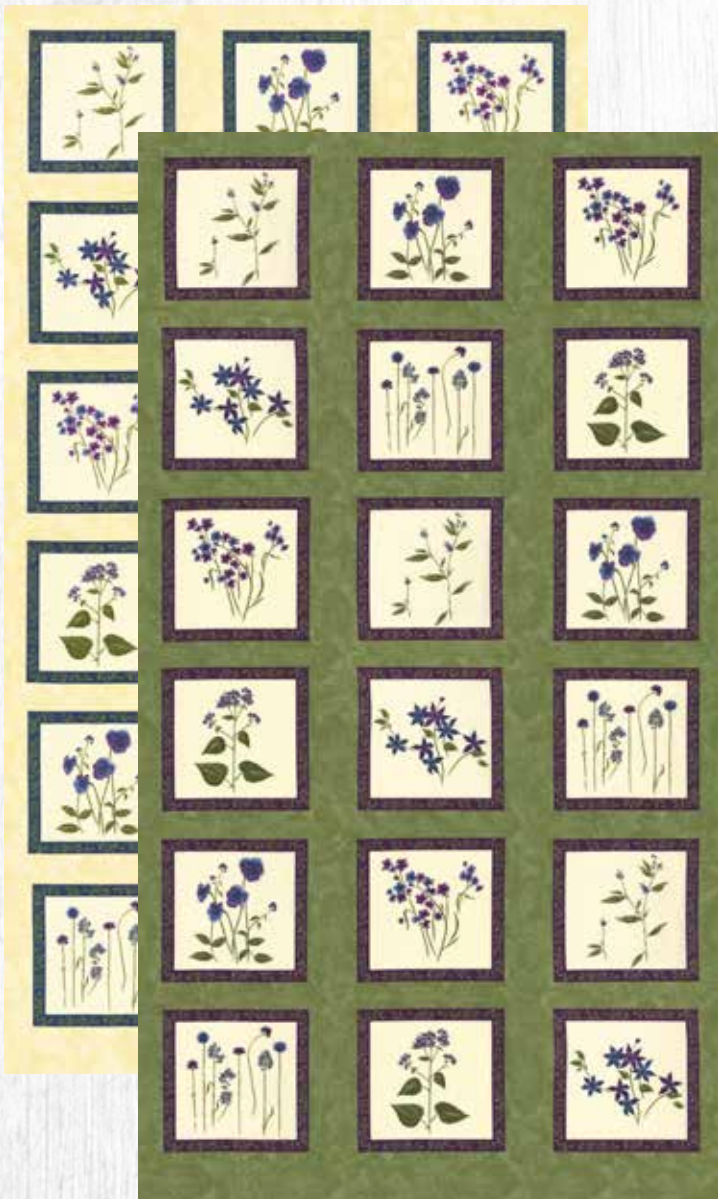

# Violet Hill by Holly Taylor

6821 17

6823 17

6827 17

6828 17

6824 17

6826 27

6538 227

6538 225

6826 16

6824 14

6825 14

6828 14

# Violet Hill by Holly Taylor

6820 17

6820 11

Panel measures 24" x 44". Squares are 6" x 5 with 7/8" leafy border. Cream is 5" x 4 7/8". There are 1" and 1 7/8" between the squares.

6821 12

6538 222

6826 11

6825 11

6823 11

6824 11

6827 11

6822 11

6828 11

6538 221

6820