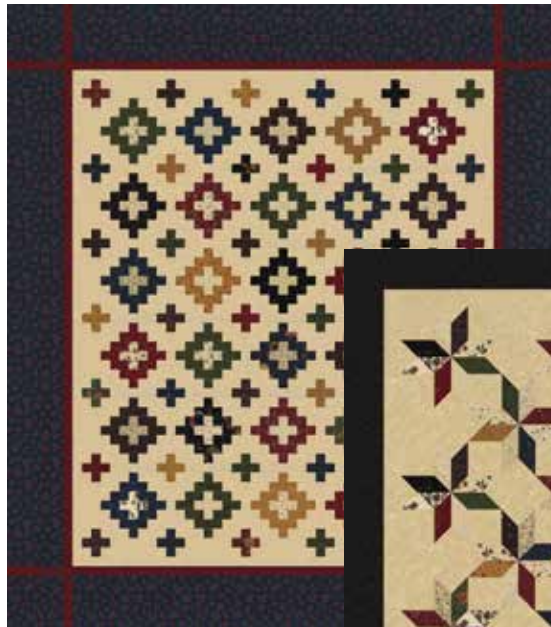

Prairie Dreams by Kansas Troubles Quilters

Day Dreamin Mini - LC Friendly

Red Dawn Mini - LC Friendly

Evening Shadows Mini - LC Friendly

Sampler
63" x 74" LC Friendly

Midnight Flight Mini
LC Friendly

Morning Dew Mini
LC Friendly

Afternoon Delight Pillow
LC Friendly

**Patterns from Prairie Days
Book KT 20135**

*KT 21083 Checks with Jelly
66" x 78" JR Friendly

*KT 21084 Add It Up
One Plus 1
59" x 67" HB Friendly

KT 55041 Starry Dreams
30" x 30" PP Friendly