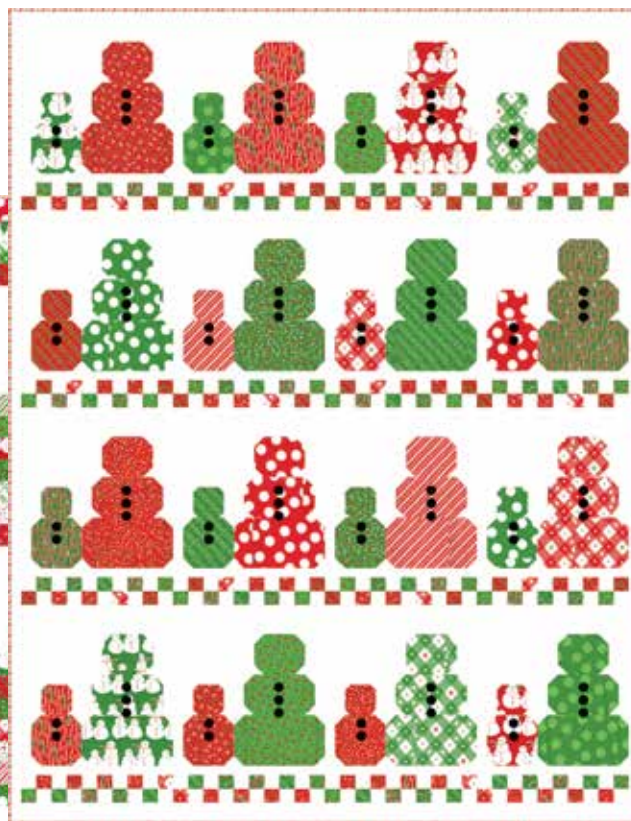

AQR 0278 Frosty Friends
FQ Friendly

[Click here to
shop this
collection!](#)