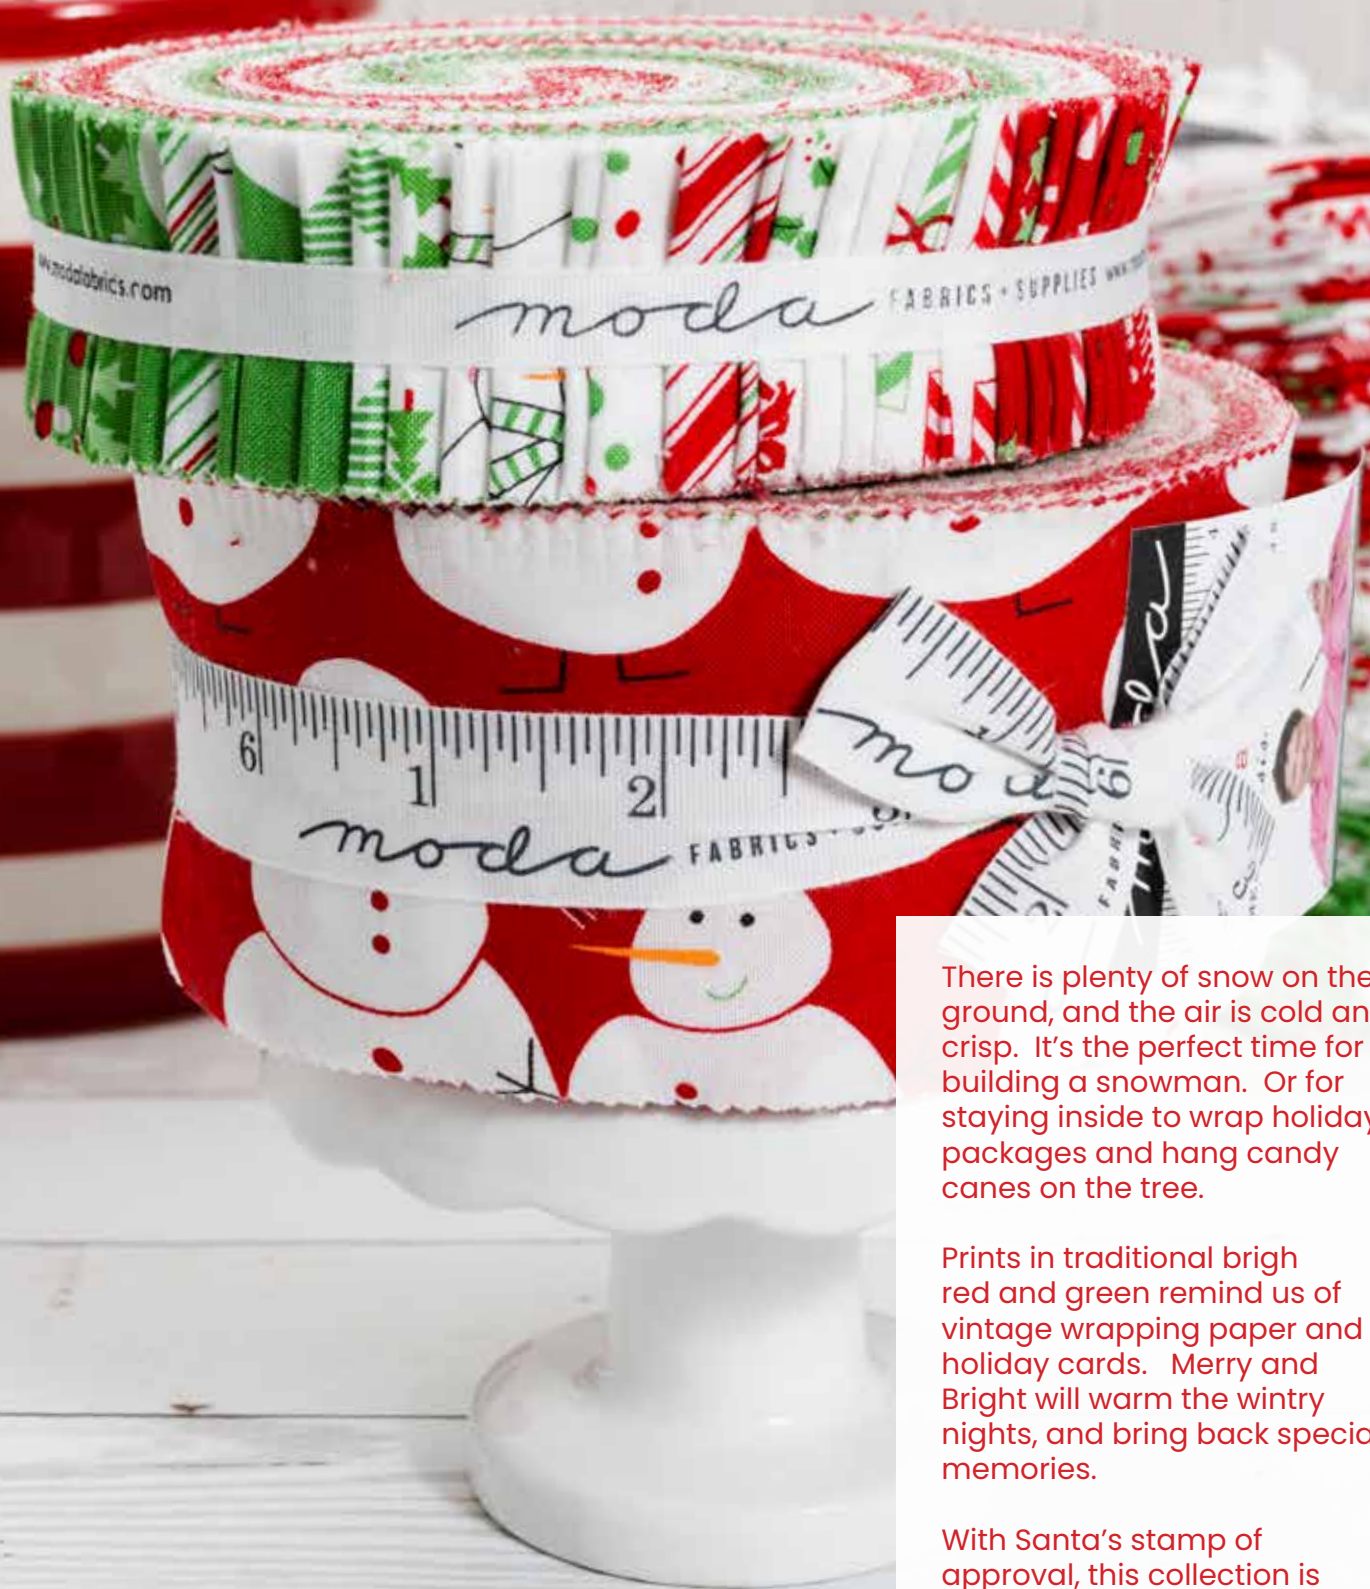

# Merry and Bright

ME and MY *sister* DESIGNS

There is plenty of snow on the ground, and the air is cold and crisp. It's the perfect time for building a snowman. Or for staying inside to wrap holiday packages and hang candy canes on the tree.

Prints in traditional bright red and green remind us of vintage wrapping paper and holiday cards. Merry and Bright will warm the wintry nights, and bring back special memories.

With Santa's stamp of approval, this collection is ready for sewing!