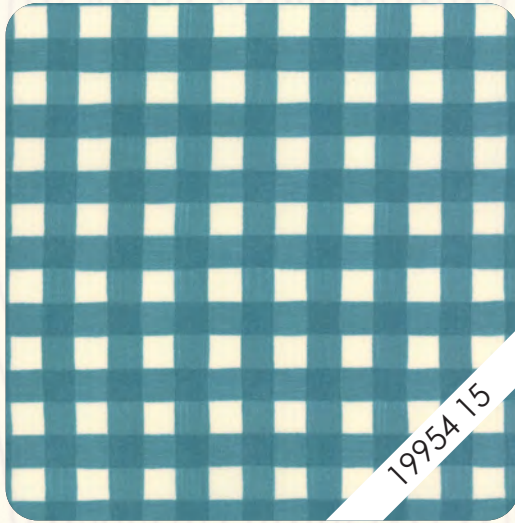

Happy FALL!

Deb Strain

What could be more indicative of fall than a wheelbarrow of pumpkins?

Especially pumpkins of all colors and sizes, even one that is plaid! This new fall group celebrates that favorite season with tradition and autumn icons – rich colored leaves, sunflowers, wheat and pumpkins. Strong, clean colors of reds, yellows, orange and green fill the collection with an addition of aqua to freshen the palette. No matter what project you have in mind, this new group will certainly help wish everyone a “Happy Fall!”

19955 15

19952 15

19955 13

19953 16

19954 15

19951 13

19954 16

19953 13

19952 12

Happy FALL!

Deb Strain

19950 11

19950 12

Panels reduced to show full 24" x 44" repeat.
Internal square is approx. 20" x 33.75".

A

B