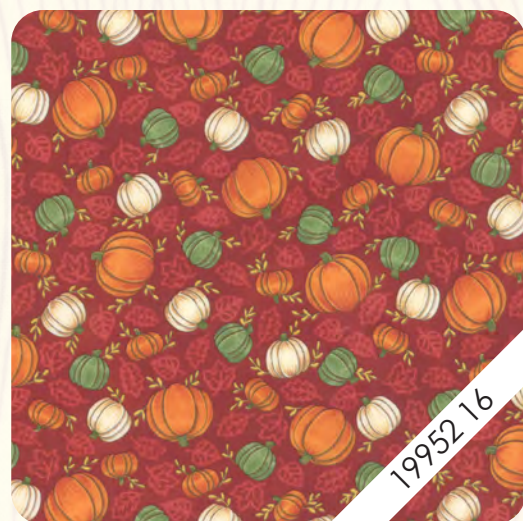

Happy FALL!

Deb Strain

What could be more indicative of fall than a wheelbarrow of pumpkins?

Especially pumpkins of all colors and sizes, even one that is plaid! This new fall group celebrates that favorite season with tradition and autumn icons – rich colored leaves, sunflowers, wheat and pumpkins. Strong, clean colors of reds, yellows, orange and green fill the collection with an addition of aqua to freshen the palette. No matter what project you have in mind, this new group will certainly help wish everyone a “Happy Fall!”

19951 11

19952 14

19954 14

19952 11

19955 12

19951 15

19954 11

19952 16