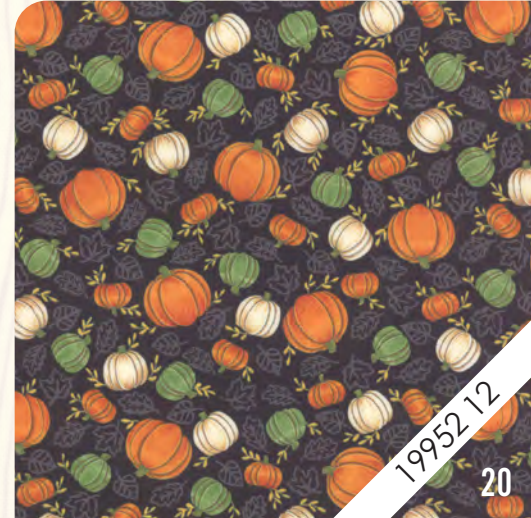

Happy FALL!

Deb Strain

What could be more indicative of fall than a wheelbarrow of pumpkins?

Especially pumpkins of all colors and sizes, even one that is plaid! This new fall group celebrates that favorite season with tradition and autumn icons – rich colored leaves, sunflowers, wheat and pumpkins. Strong, clean colors of reds, yellows, orange and green fill the collection with an addition of aqua to freshen the palette. No matter what project you have in mind, this new group will certainly help wish everyone a “Happy Fall!”

19955 15

19952 15

19955 13

19953 16

19954 15

19951 13

19954 16

19953 13