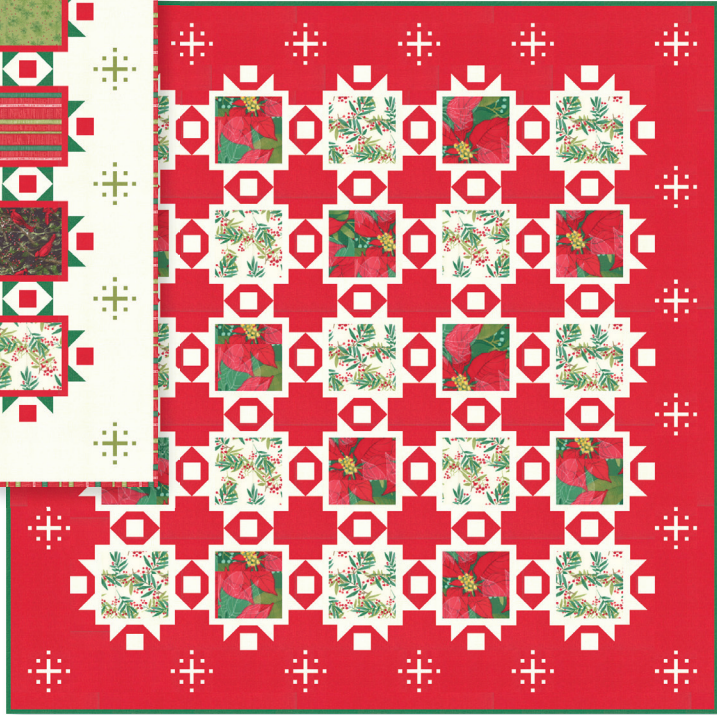

RPQP JS122 / RPQP JS122G
 Jubilant Song Red
 Size: 60"x67"

48653 14

48626 44

48650 14

RPQP CCW119 / RPQP CCW119G
 Cardinals Christmas Wreath Size: 44"x46"

48652 14

RPQP JAD121 / RPQP JAD121G
Joy and Delight Cream
Size: 83"x83"

RPQP JAD121 / RPQP JAD121G
Joy and Delight Red
Size: 83"x83"

48654 15

48626 45

48653 15

48651 15

48652 15

48650

Asst.
15