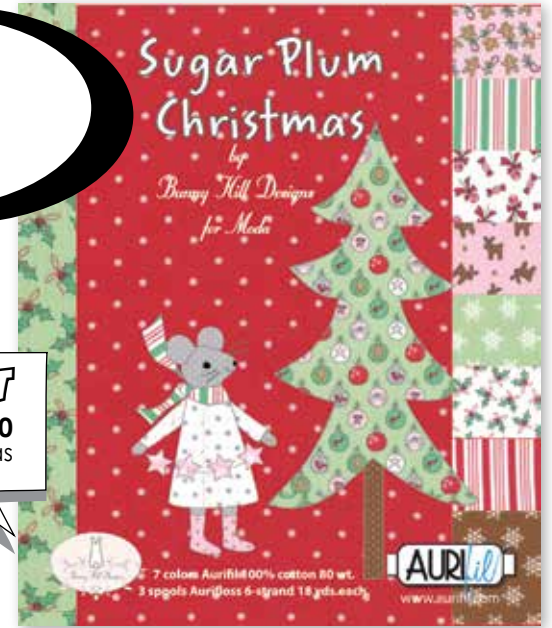

Sugar Plum Christmas
by Bunny Hill Designs

AURIFIL THREAD KIT
AS8030SPC10
Sugar Plum Christmas

W

ELCOME TO THE WORLD OF SUGAR PLUM CHRISTMAS!
FILLED WITH RED AND GREEN CANDY CANES... CAN'T YOU
JUST SMELL THE GINGERBREAD COOKIES BAKING ON A SNOWY WINTER
NIGHT?

BRING BACK THE FEELING OF AN OLD-FASHIONED CHRISTMAS WITH
CANDY CANE STRIPES, TWINKLING STARS, REINDEER PAWS AND "SHINY
BRITE" ORNAMENTS. EVERYONE WILL FIND SOMETHING TO LOVE WITH
THIS CLASSIC HOLIDAY COLLECTION.

WISHING YOU A MAGICAL SUGAR PLUM CHRISTMAS FROM BUNNY HILL
DESIGNS!

BUNNYHILLDESIGNS.COM

BHD 2121 / BHD 2121G
Ginger Kid
Size: 5" x 6"

BHD 2120 / BHD 2120G
Maya Mouse
Size: 3" x 5"

ABLE TO USE TWO SEWING MACHINES
AT ONCE, ANNE IS
THE MULTIPLIER,
QUEEN OF EFFICIENCIES!