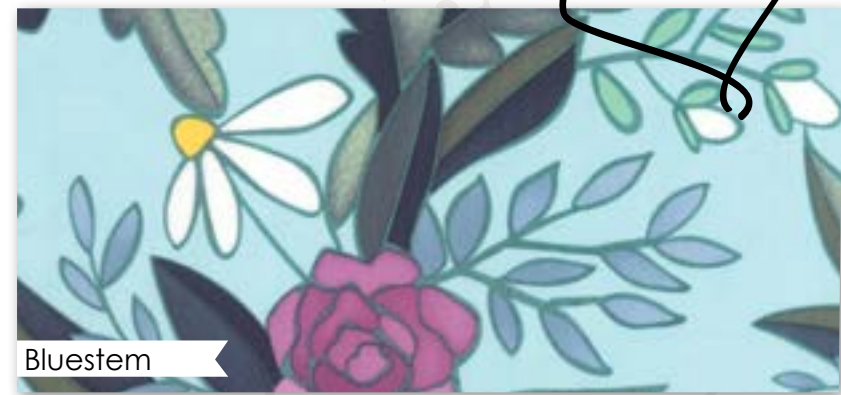

Stormy

36005 11 \*

1C2 QP006 / 1C2 QP006G  
 Tucker's Hex Size: 72" x 84"

Zig zag or straight  
 decisions, decisions, decisions

1

3

2

4

Bluestem

36000 14 \*

Bluestem

36003 14

Stream

36008 13

Coral Bells

36002 19 \*