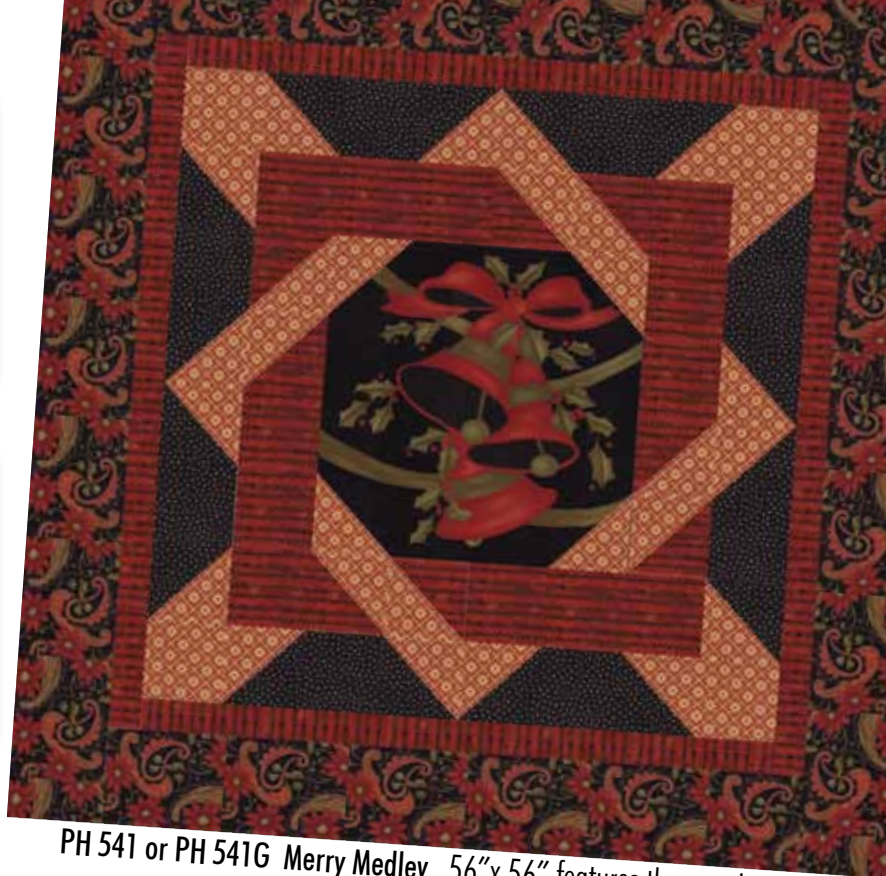

Merry Medley

Sandy Gervais

Capture the essence of Christmas with a Merry Medley of holiday delights! Plum pudding, candy canes and whimsical Christmas bells in a tried and true traditional palette of ebony, rich red, pine green and tan make this line timeless. Show your loved ones how much you care by adorning your packages with handmade gift tags included on the panel print.

17660 11* Ebony

Christmas Panel with multiple sections for a variety of Holiday projects.
See Sandy's Patterns on following pages

17667 11 Ebony

17668 21* Ebony

7521 511 Ebony

17663 11* Ebony

17669 11 Ebony

17661 11* Ebony

17665 11* Ebony

17666 11* Ebony

17662 12* Ivory

17662 14 Berry

17665 14* Berry

17667 14 Berry

PH 541 or PH 541G Merry Medley 56" x 56" features the panel