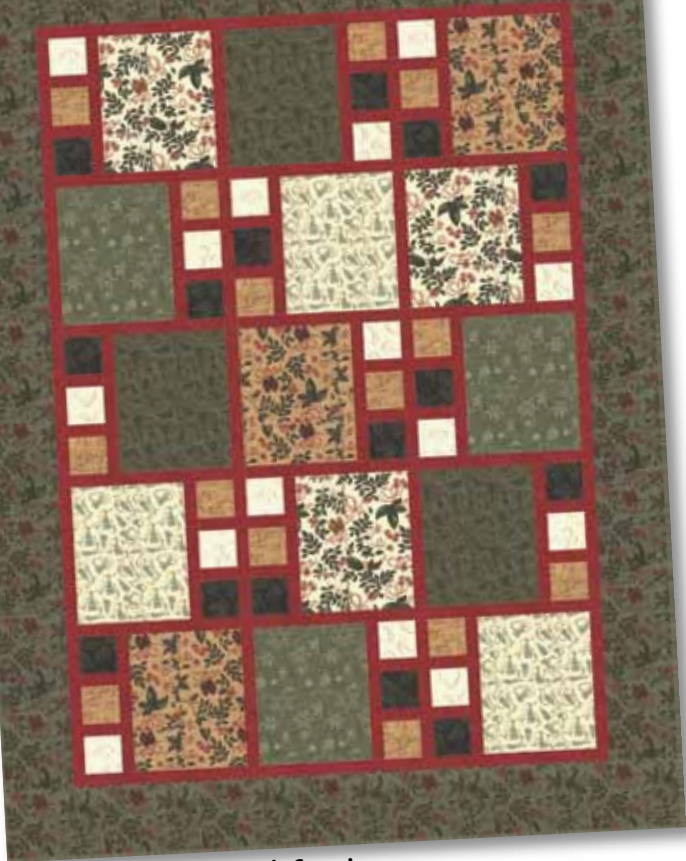

**6475 11\*** Cream

**6473 11** Cream

**All skus available in brushed  
 Add "B" to sku for brushed**

**6477 12** Cream

**6472 11\*** Cream

*Panel - 24"x44"*

**6470 12\*** Cream Panel  
 Each square measures approx. 9"x9" with red frame

6474 19 Garnet

6473 19\* Garnet

6472 19 Garnet

Antler Quilt Designs AQD 0220 or AQD 0220G – Mystical Size: 63" x 79"  
One layout shown here. Pattern has 6 different layouts for endless possibilities

Mountainpeek Creations  
 MPC 360 or MPC 360G – Times 3 Size: 53½" x 71½"

**6371 25** Grain

**6472 15** Grain

**6473 16\*** Grain

**6477 15** Grain

Panel - 24" x 44"

**6470 15** Grain

**6471 15\*** Grain

*moda*