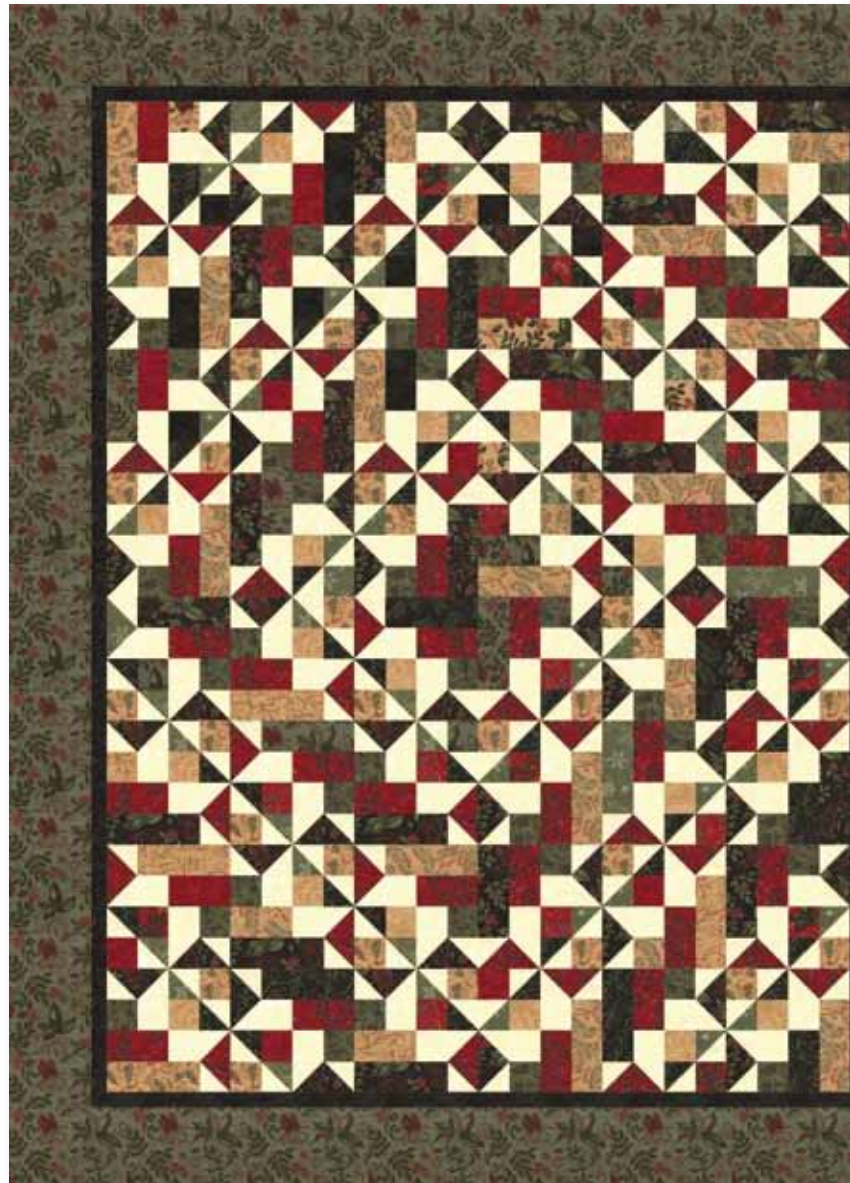

**6475 11\*** Cream

**6473 11** Cream

**All skus available in brushed  
 Add "B" to sku for brushed**

**6477 12** Cream

**6472 11\*** Cream

*Panel - 24"x44"*

**6470 12\*** Cream Panel  
 Each square measures approx. 9"x9" with red frame

**6371 21\*** Cream

6471 11\* Cream

6474 11\* Cream

6371 29\* Garnet

6471 19 Garnet

6475 19\* Garnet

*moda*

6477 19 Garnet

6474 19 Garnet

6473 19\* Garnet

6472 19 Garnet

Antler Quilt Designs AQD 0220 or AQD 0220G – Mystical Size: 63" x 79"  
One layout shown here. Pattern has 6 different layouts for endless possibilities

Mountainpeek Creations  
 MPC 360 or MPC 360G – Times 3 Size: 53½" x 71½"

**6371 25** Grain

**6472 15** Grain

**6473 16\*** Grain

**6477 15** Grain

Panel - 24" x 44"

**6470 15** Grain

**6471 15\*** Grain

*moda*