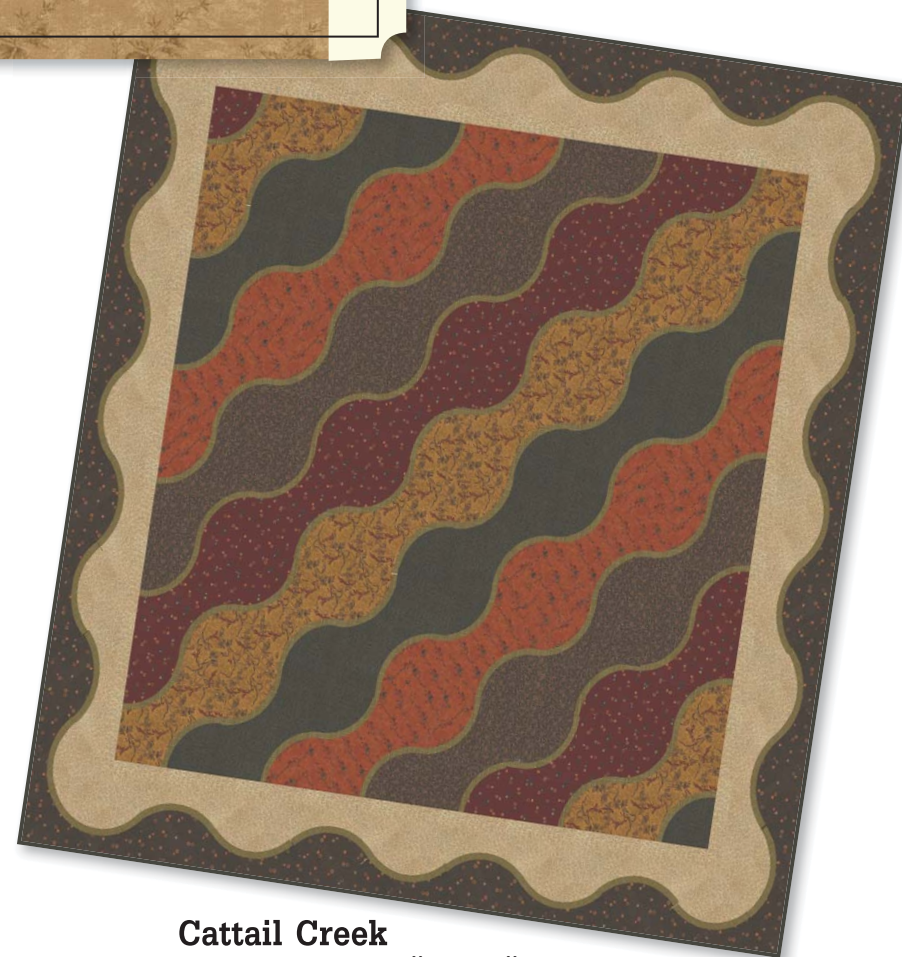

We enjoy living in the country, watching the signs as nature announces the changing seasons. Cattails herald the cooler days of fall as their fuzzy brown heads burst into fluffy white seeds. The grankids enjoy helping me collect the seeds to stuff pincushions or save in a jar. Cattails & Clover's warm palette and collection of autumn prints reminds me of nature's last burst of rich color in the fall. Cattail Creek is a delightfully easy quilt with fuzzy brown strips along a curving raw edge path. It's the perfect companion for those cool autumn evenings curled up on the porch.

9333 11

9334 21

9332 21

9333 21\*

9330 14

9336 14\*

9333 14\*

9331 14

9332 14\*

**Cattail Creek**  
KT11082/ KT11082G 79" x 79"

9336 15

9334 15

9336 11

9334 12\*

9330 15\*

9332 11\*

SKUS: PRINTS: 40 DOUBLE FACE QUILTED: 2  
CONTENT: 44"X 45" 100% COTTON