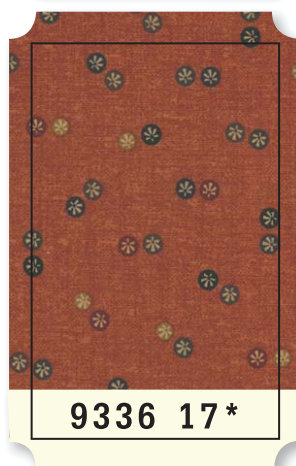

We enjoy living in the country, watching the signs as nature announces the changing seasons. Cattails herald the cooler days of fall as their fuzzy brown heads burst into fluffy white seeds. The grankids enjoy helping me collect the seeds to stuff pincushions or save in a jar. Cattails & Clover's warm palette and collection of autumn prints reminds me of nature's last burst of rich color in the fall. Cattail Creek is a delightfully easy quilt with fuzzy brown strips along a curving raw edge path. It's the perfect companion for those cool autumn evenings curled up on the porch.

9333 11

9334 21

9332 21

9333 21\*

9330 14

9336 14\*

9333 14\*

9331 14

9332 14\*

**Cattail Creek**  
KT11082/ KT11082G 79" x 79"

9336 15

9334 15

9336 11

9334 12\*

9330 15\*

9332 11\*

SKUS: PRINTS: 40 DOUBLE FACE QUILTED: 2  
CONTENT: 44"X 45" 100% COTTON