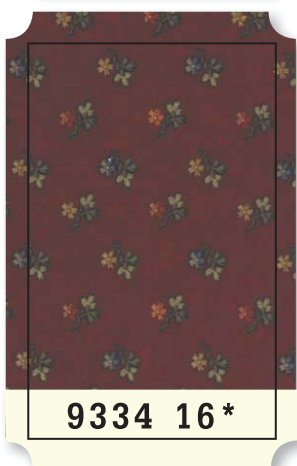

We enjoy living in the country, watching the signs as nature announces the changing seasons. Cattails herald the cooler days of fall as their fuzzy brown heads burst into fluffy white seeds. The grankids enjoy helping me collect the seeds to stuff pincushions or save in a jar. Cattails & Clover's warm palette and collection of autumn prints reminds me of nature's last burst of rich color in the fall. Cattail Creek is a delightfully easy quilt with fuzzy brown strips along a curving raw edge path. It's the perfect companion for those cool autumn evenings curled up on the porch.

9333 11

9334 21

9332 21

9333 21\*

9330 14

9336 14\*

9333 14\*

9331 14

9332 14\*

**Cattail Creek**  
KT11082/ KT11082G 79" x 79"

9336 15

9334 15

9336 11

9334 12\*

9330 15\*

9332 11\*

SKUS: PRINTS: 40 DOUBLE FACE QUILTED: 2  
CONTENT: 44"X 45" 100% COTTON