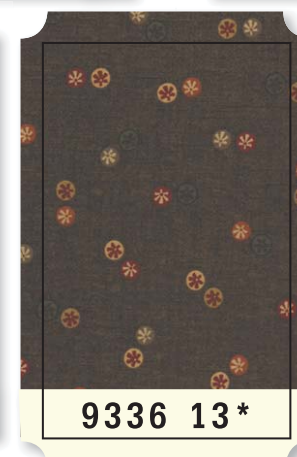

QUILTED

OCTOBER DELIVERY

- ★ ASST. 9330-15 15 YARDS OF EACH
- ★ ASST. 9330-12 12 YARDS OF EACH
- ★ ASST. 9330-12H 12 YARDS OF 20 SKUS
- ★ ASST. 9330-9 9 YARDS OF EACH
- ★ 9330AB BUNDLE: 40 SKUS 18"X 22"
- ★ 9330JR JELLYROLL: (40) 2½"X 45" STRIPS - PK 4
- ★ 9330 LC LAYER CAKE: (42) 10"X 10" SQUARES - PK 4
- ★ 9330PP (42) 5"X 5" SQUARES - PK 12

SKUS: PRINTS: 40 DOUBLE FACE QUILTED: 2
CONTENT: 44"X 45" 100% COTTON