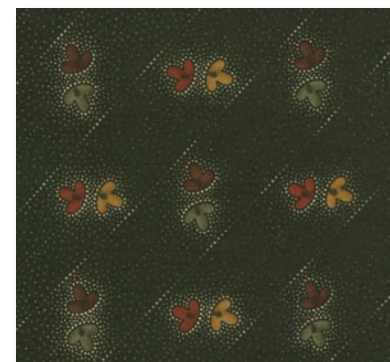

9280 18 BLACK

***9282 18 BLACK**

***9281 18 BLACK**

9283 18 BLACK

9285 18 BLACK

9282 14 GOLD

Butterfly Garden

Kansas Troubles Quilters

*9280 14 GOLD

9285 14 GOLD

*9281 15 GREEN

9284 15 GREEN

9281 14 GOLD

*9280 15 GREEN

*9283 15 GREEN
11058 15 108" QUILT BACK

9283 14 GOLD