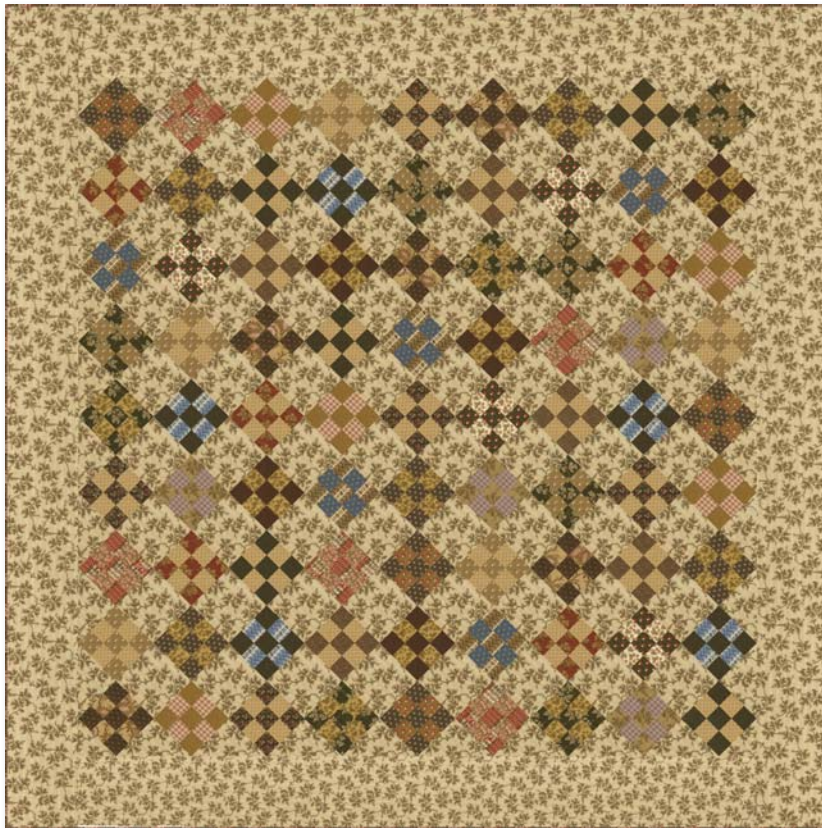

collections for a cause- alliance

by howard marcus

Project Sheet #PS46050 Made By Kathy Bower Quilt Measures 92"x 92"

46053 25
GOLD

46050 25
GOLD

46052 11
GOLD

46058 11
GOLD

46056 11
TAN

46054 20
GOLD

collections alliance by howard marcus

Alliance is brimming with rich texture and traditional elegance. These faithful reproductions are inspired by a chintz quilt, circa 1830, from Lancaster, Pennsylvania. History is brought to life in stunning reds, golds, blues and deep earthen browns.

46053 24
DARK BROWN

46055 24
BROWN RED

46058 20
DARK GOLD

46056 30
GOLD

46053 30
COLD RED

108" quilt back
11056 18
RED 108"

46057 24
COLD

46059 12
BROWN

46054 11
BROWN TAN

46050 24
DARK BROWN

46055 11
BROWN GOLD

46054 14
DARK BROWN

108" quilt back
11056 14
BROWN 108"

46059 15
TAN

46053 22
TAN

46058 12
TAN